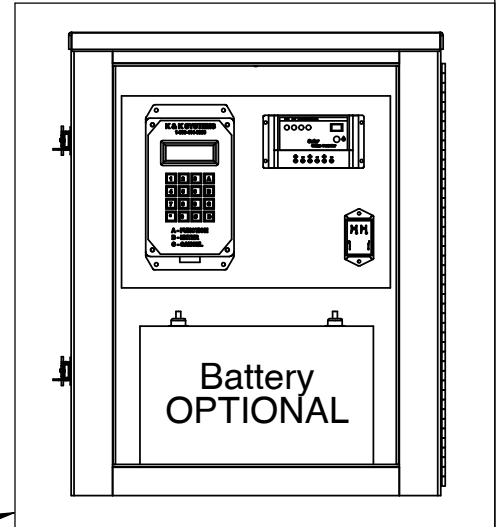

Solar Panel & Mounting Bracket

Surface Of Solar Panel Must Face South

360° Solar Mounting Stub

Control Cabinet

(1)

(2) (3)

Sign OPTIONAL

Cutaway

6" Wood Post (NOT INCLUDED)

Check Local Codes For All Measurements

Recommended 84"

Ground Level

Recommended Hardware (NOT INCLUDED)

ITEM	PART NO.	DESCRIPTION	QTY.
1	(6" Post)	5/16" X 7 1/2" HB	9
2		5/16" FW	18
3		5/16" LN	9