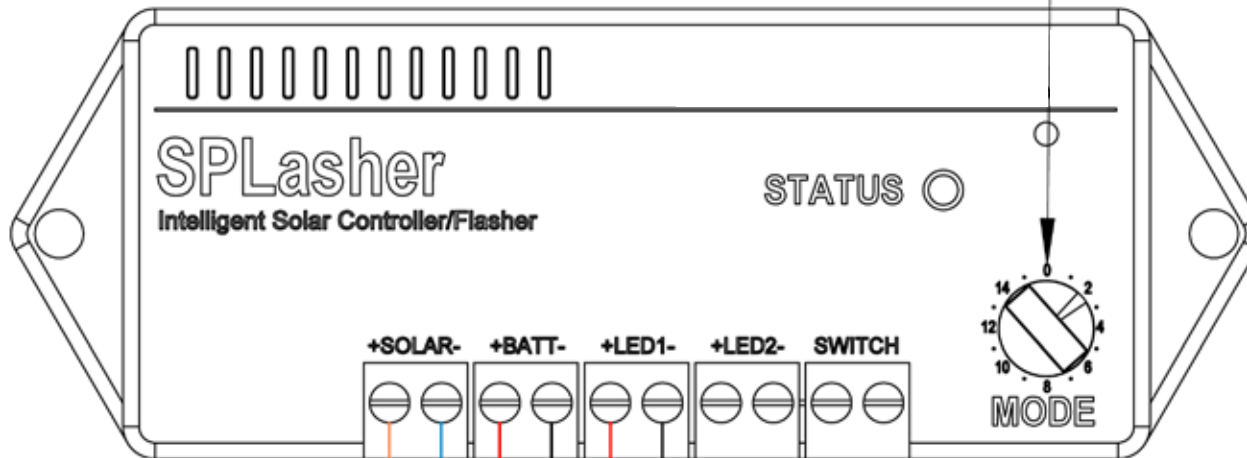

for a 24 hour flasher, set notch on dial to #0

orange

purple

black

red

black

red

PROPRIETARY AND CONFIDENTIAL