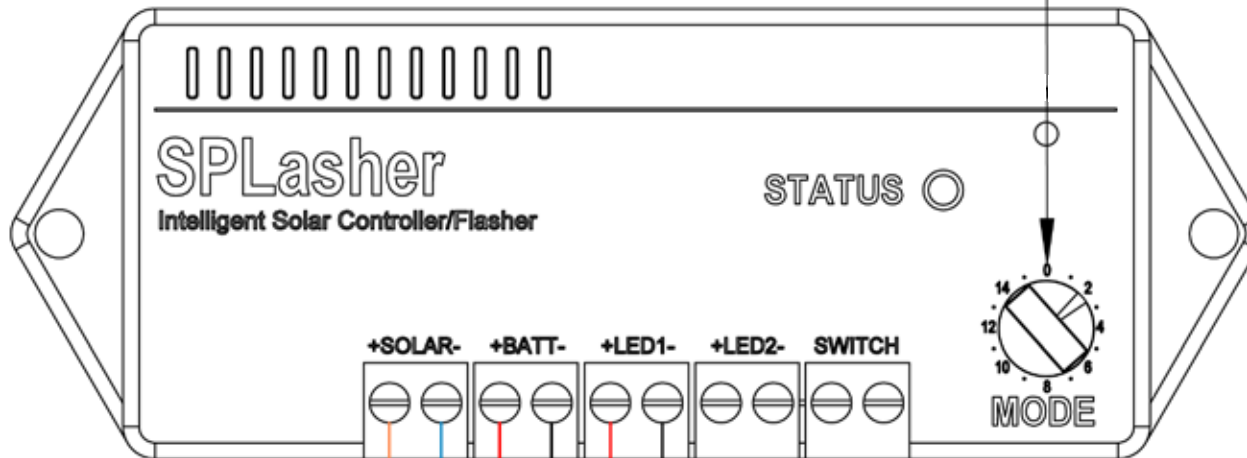

for a 24 hour flasher, set notch on dial to #0

orange

purple

black

red

black

red

PROPRIETARY AND CONFIDENTIAL