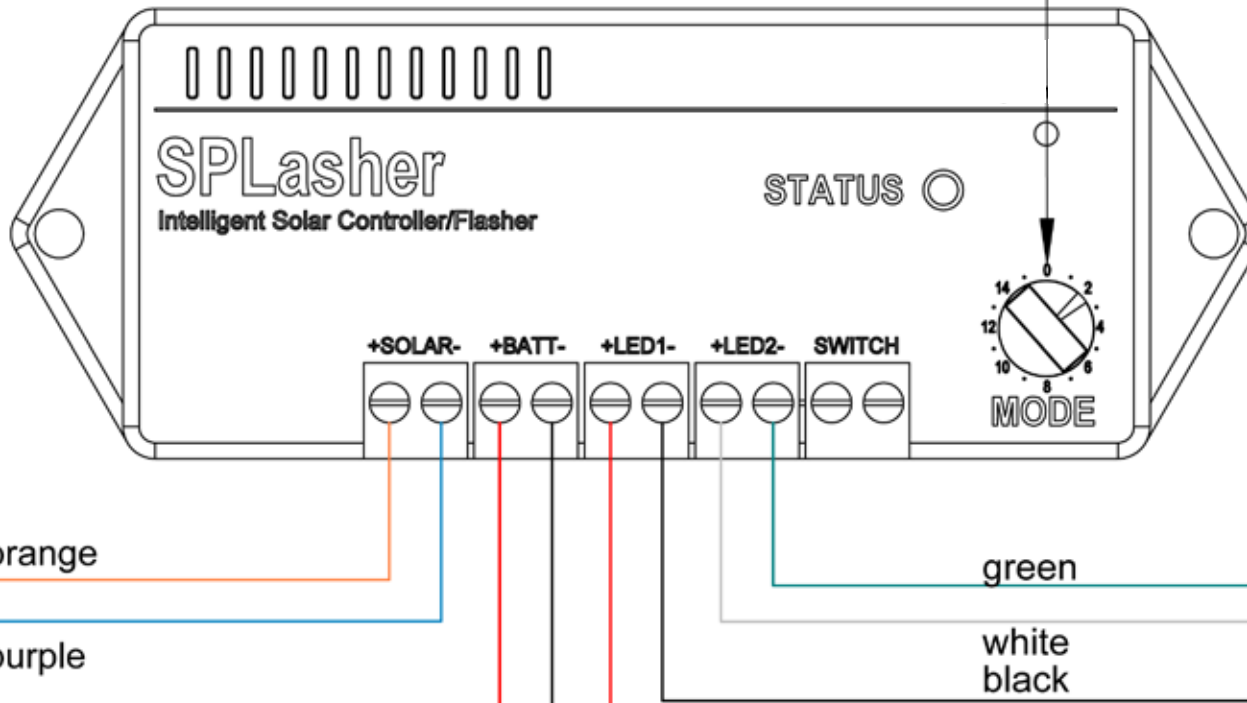

solar

LED#1

LED#2

for a 24 hour flasher, set notch on dial to #0

SPLasher

Intelligent Solar Controller/Flasher

STATUS

MODE

+SOLAR- +BATT- +LED1- +LED2- SWITCH

orange

purple

green

white
black

red

black

red