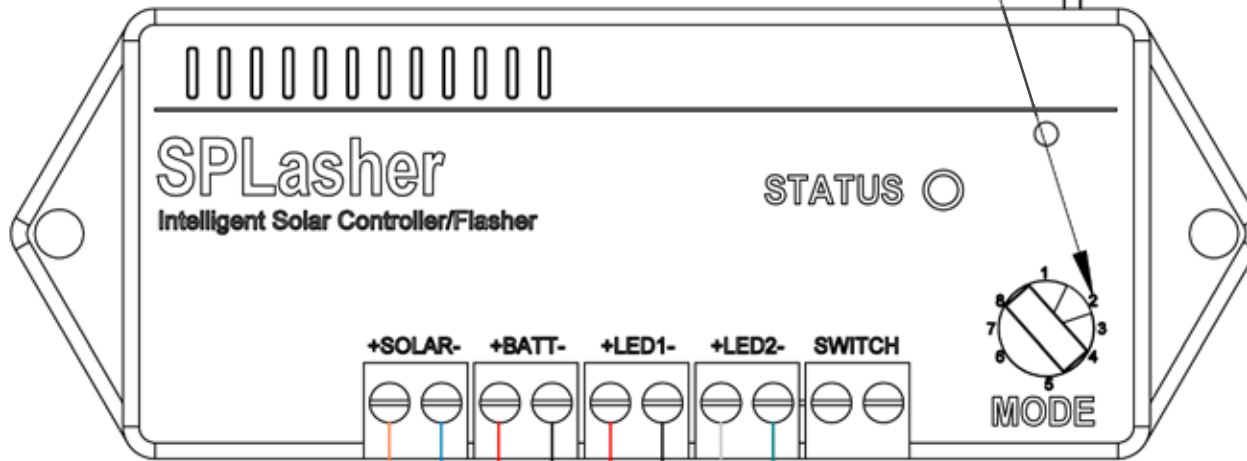

signal from key fob or base station radio

for a 1 minute timed flasher, set notch on dial to #2
 for a 3 minute timed flasher, set notch on dial to #3

orange

purple

green

white
black

red

black red