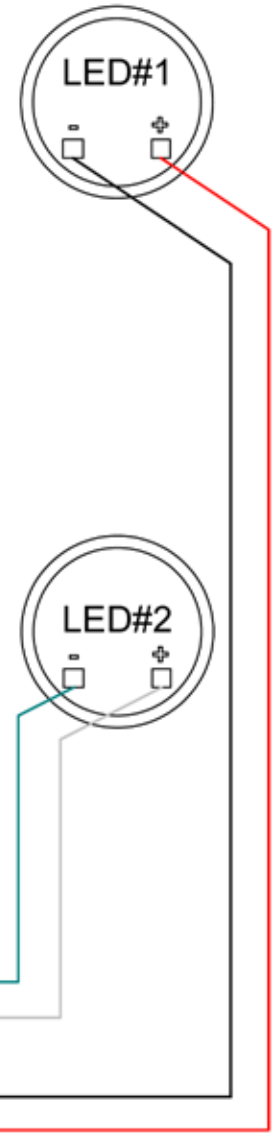

signal from key fob or base station radio

for a 1 minute timed flasher, set notch on dial to #2
 for a 3 minute timed flasher, set notch on dial to #3

orange

purple

green

white
black

red

black red