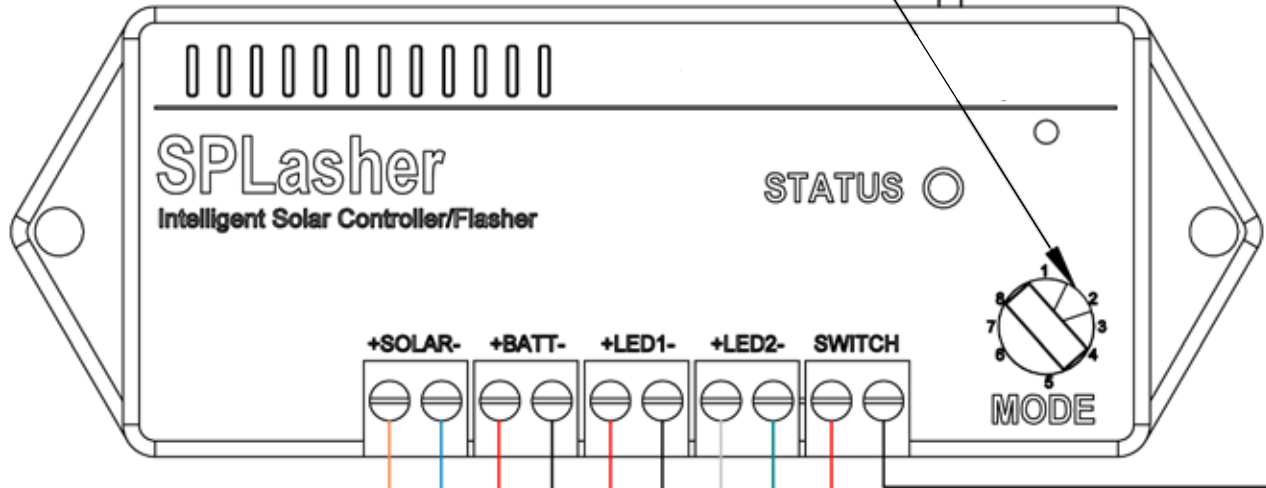

signal from other crosswalk

for a 1 minute timed flasher, set notch on dial to #2
 for a 3 minute timed flasher, set notch on dial to #3

orange

purple

black

red

green

white
black