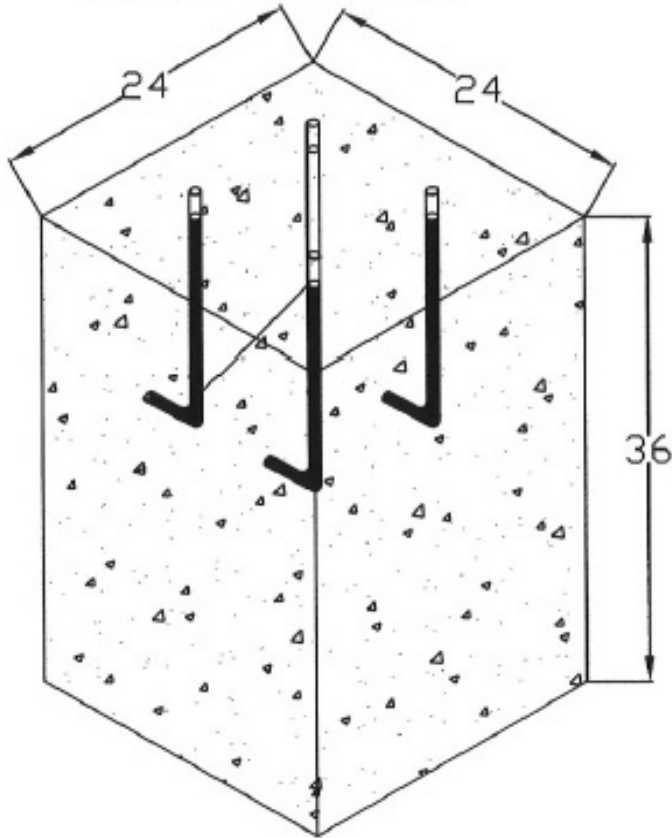

Square Hole Dims.

Anchor Bolt Hole Pattern

Round Hole
24" dia. - 36"
depth

PROPRIETARY AND CONFIDENTIAL

INFORMATION CONTAINED IN THIS DRAWING IS THE SOLE PROPERTY OF LIGHTCAST. REPRODUCTION IN PART OR AS A WHOLE WITHOUT THE WRITTEN PERMISSION OF LIGHTCAST IS PROHIBITED.

LIGHTCAST NETWORKS

1210 Dowzer Avenue
PEL CITY, AL 35125
866-865-2278
www.lightcastnetworks.com

MODEL NO: **Optional LC-CCTR**

SHEET NO: **Anchor Bolt Pattern**

DATE: **7/10/2012**