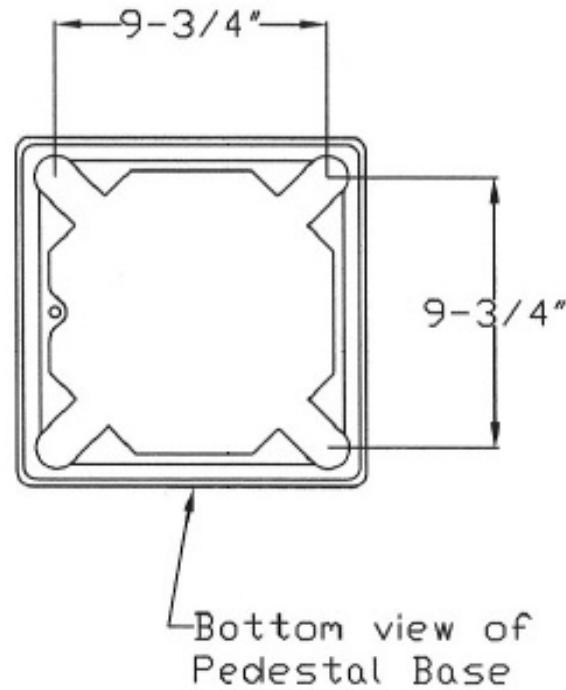

Square Hole Dims.

Anchor Bolt Hole Pattern

Round Hole
24" dia. - 36"
depth

PROPRIETARY AND CONFIDENTIAL

INFORMATION CONTAINED IN THIS DRAWING IS THE SOLE PROPERTY OF LIGHTCAST. REPRODUCTION IN PART OR AS A WHOLE WITHOUT THE WRITTEN PERMISSION OF LIGHTCAST IS PROHIBITED.

LIGHTCAST NETWORKS

1210 Dowzer Avenue
PEL CITY, AL 35125
866-865-2278
www.lightcastnetworks.com

MODEL NO: **Optional LC-CCTR**

SHEET NO: **Anchor Bolt Pattern**

DATE: **7/10/2012**