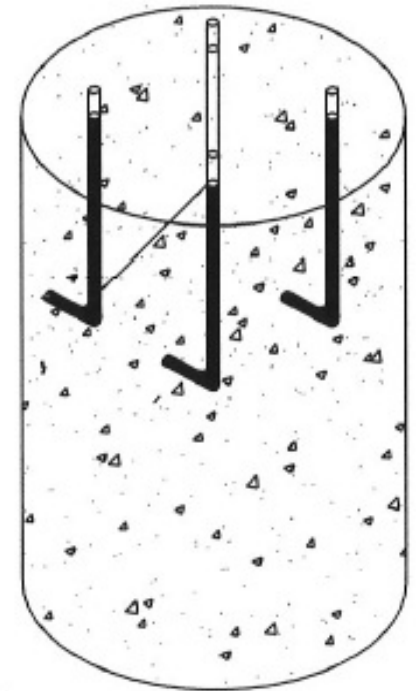

Square Hole Dims.

Anchor Bolt Hole Pattern

Round Hole
24" dia. - 36"
depth

PROPRIETARY AND CONFIDENTIAL

INFORMATION CONTAINED IN THIS DRAWING IS THE SOLE PROPERTY OF LIGHTCAST. REPRODUCTION IN PART OR AS A WHOLE WITHOUT THE WRITTEN PERMISSION OF LIGHTCAST IS PROHIBITED.