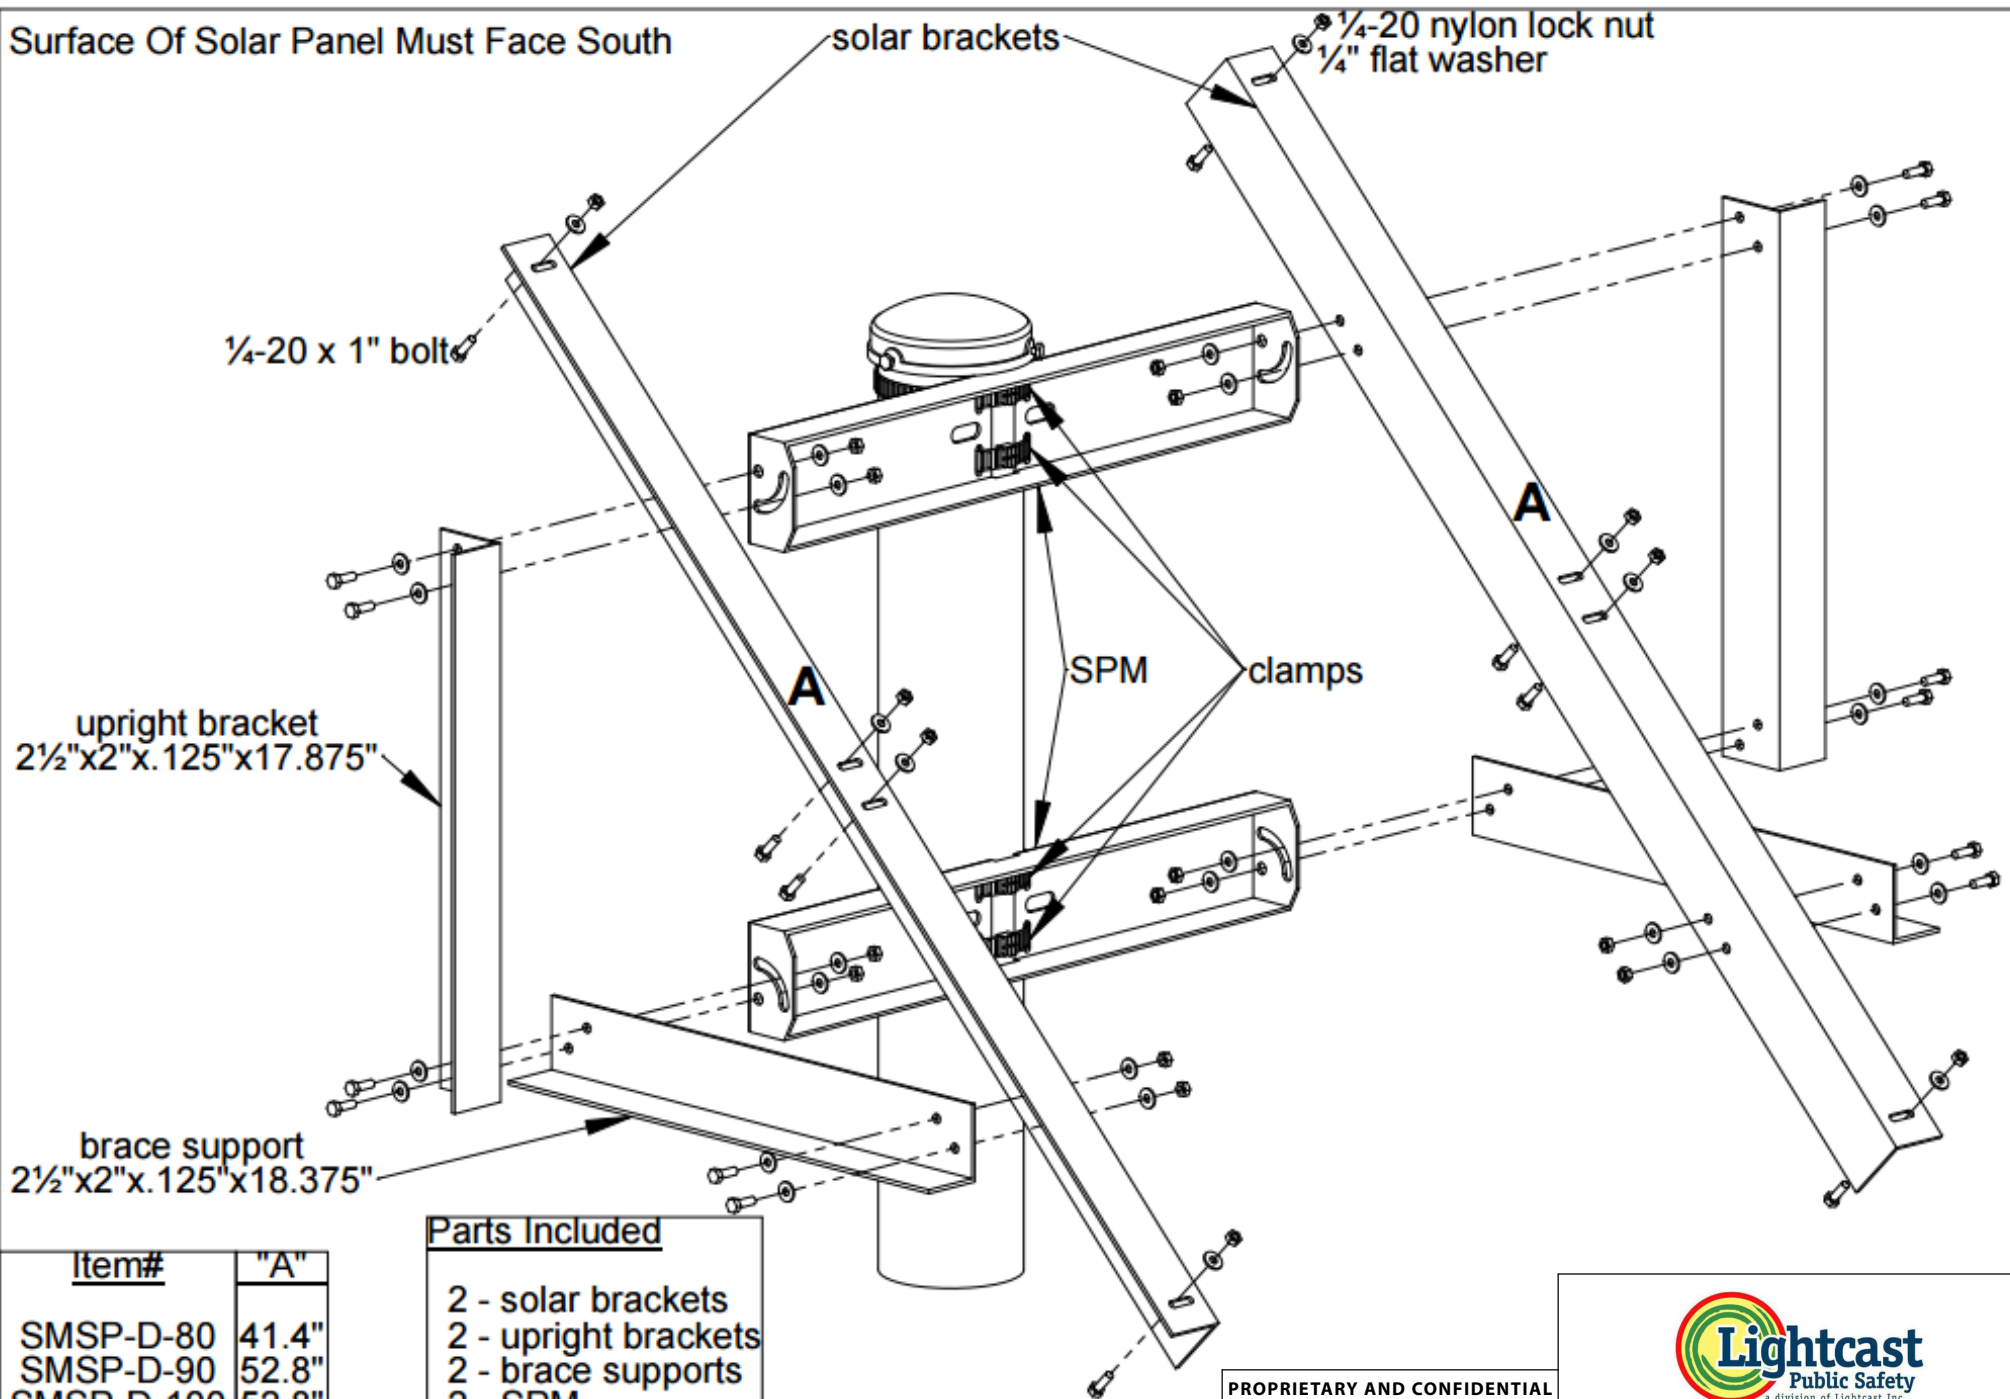

Surface Of Solar Panel Must Face South

Parts Included

- 2 - solar brackets
- 2 - upright brackets
- 2 - brace supports
- 2 - SPM
- 20 - 1/4-20 x 1" bolt
- 32 - 1/4 flat washer
- 20 - 1/4-20 lock nut
- 4 - clamps

Item#	"A"
SMSP-D-80	41.4"
SMSP-D-90	52.8"
SMSP-D-100	52.8"
SMSP-D-110	52.8"
SMSP-D-120	52.8"
SMSP-D-130	52.8"
SMSP-D-140	78.2"

PROPRIETARY AND CONFIDENTIAL

INFORMATION CONTAINED IN THIS DRAWING IS THE SOLE PROPERTY OF LIGHTCAST INC. REPRODUCTION IN PART OR AS A WHOLE WITHOUT THE WRITTEN PERMISSION OF LIGHTCAST INC. IS PROHIBITED.

MODEL NO **SMSP-D 80-140**

SHEET NO

DATE **10/28/2011**