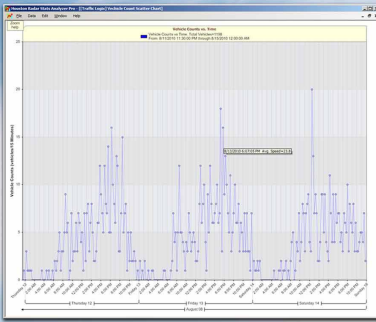

Phone: 1-678-339-2326
Fax: 1-678-623-0222
Email: sales@LCPSI.com
Web: www.LCPSI.com

RAW COUNT DATA DRILL DOWN INTERACTIVE CHART