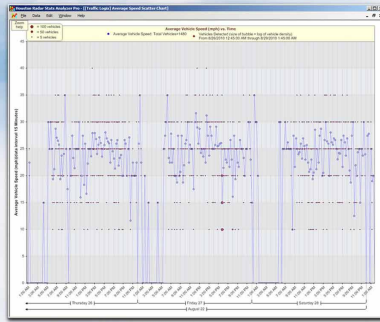

RAW SPEED DATA DRILL DOWN INTERACTIVE CHART