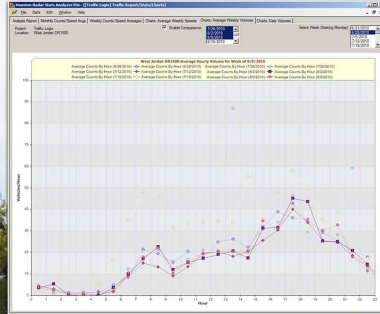

Phone: 1-678-339-2326
Fax: 1-678-623-0222
Email: sales@LCPSI.com
Web: www.LCPSI.com

RAW COUNT DATA DRILL DOWN INTERACTIVE CHART

RAW SPEED DATA DRILL DOWN INTERACTIVE CHART

AVERAGE WEEKLY COUNT COMPARISON BY HOUR

AVERAGE WEEKLY SPEED COMPARISON BY HOUR

VEHICLE COUNTS BY SPEED BIN HISTOGRAM CHART

WEEKLY SPEED AVERAGES BY DAY

MONTHLY COUNT AVERAGES BY DAY

TRAFFIC STATS @ WORK

- ADVANCED IN-RADAR STATS™
- COUNTS, AVG. SPEED, 85TH PCT
- WINDOWS ANALYSIS PACKAGE