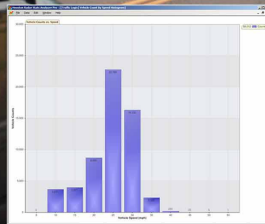

WEEKLY SPEED AVERAGES BY DAY

VEHICLE COUNTS BY SPEED BIN HISTOGRAM CHART