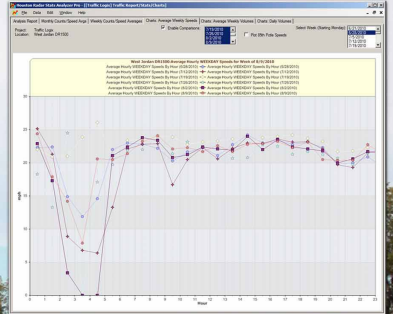

Phone: 1-678-339-2326
Fax: 1-678-623-0222
Email: sales@LCPSI.com
Web: www.LCPSI.com

RAW COUNT DATA DRILL DOWN INTERACTIVE CHART

RAW SPEED DATA DRILL DOWN INTERACTIVE CHART

AVERAGE WEEKLY COUNT COMPARISON BY HOUR

AVERAGE WEEKLY SPEED COMPARISON BY HOUR

VEHICLE COUNTS BY SPEED BIN HISTOGRAM CHART

WEEKLY SPEED AVERAGES BY DAY

MONTHLY COUNT AVERAGES BY DAY

TRAFFIC STATS @ WORK

- ADVANCED IN-RADAR STATS™
- COUNTS, AVG. SPEED, 85TH PCT
- WINDOWS ANALYSIS PACKAGE