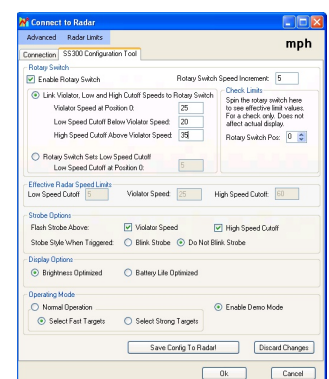

CPU Software

Configure violator alerts and other settings with our custom software.