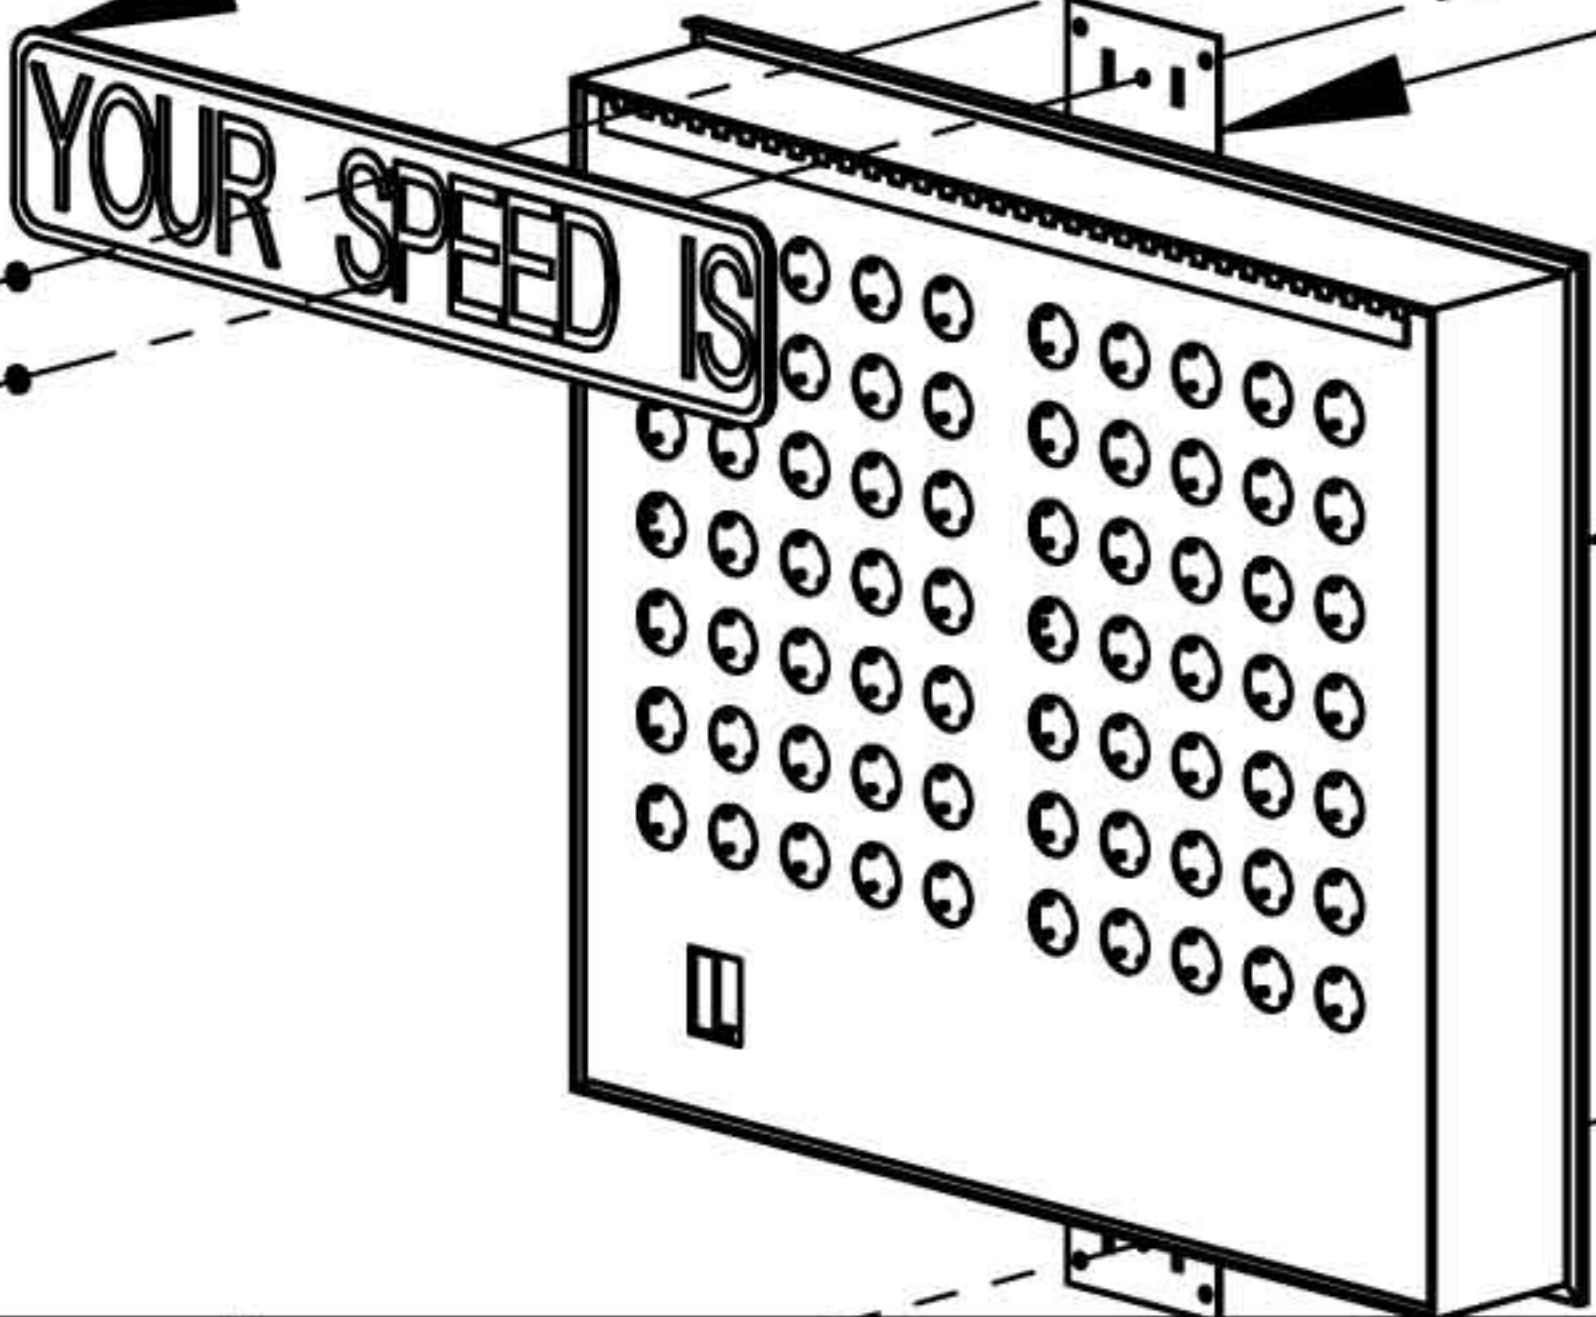

Solar Panel & Mounting Bracket
NOT INCLUDED

Surface Of Solar Panel Must Face South

360° Solar Mounting Stub
NOT INCLUDED

Display Cabinet

(1) (2)

(3)

Sign NOT INCLUDED

Mounting Plate

Cutaway

Battery NOT INCLUDED

(1)

6" Wood Post
NOT INCLUDED

Check Local Codes
For All Measurements

Recommended 84"

Ground Level

Recommended Hardware (NOT INCLUDED)

ITEM	PART NO.	DESCRIPTION	QTY.
1 (6" Post)	5/16 X7 1/2 HB	5/16" X 7 1/2" Hex Head Bolt	5
2	5/16 FW	5/16" Flat Washer	10
3	5/16 LN	5/16" Nylon Lock Nut	5

Phone: 1-678-339-2326

Fax: 1-678-623-0222

Email: sales@LCPSI.com