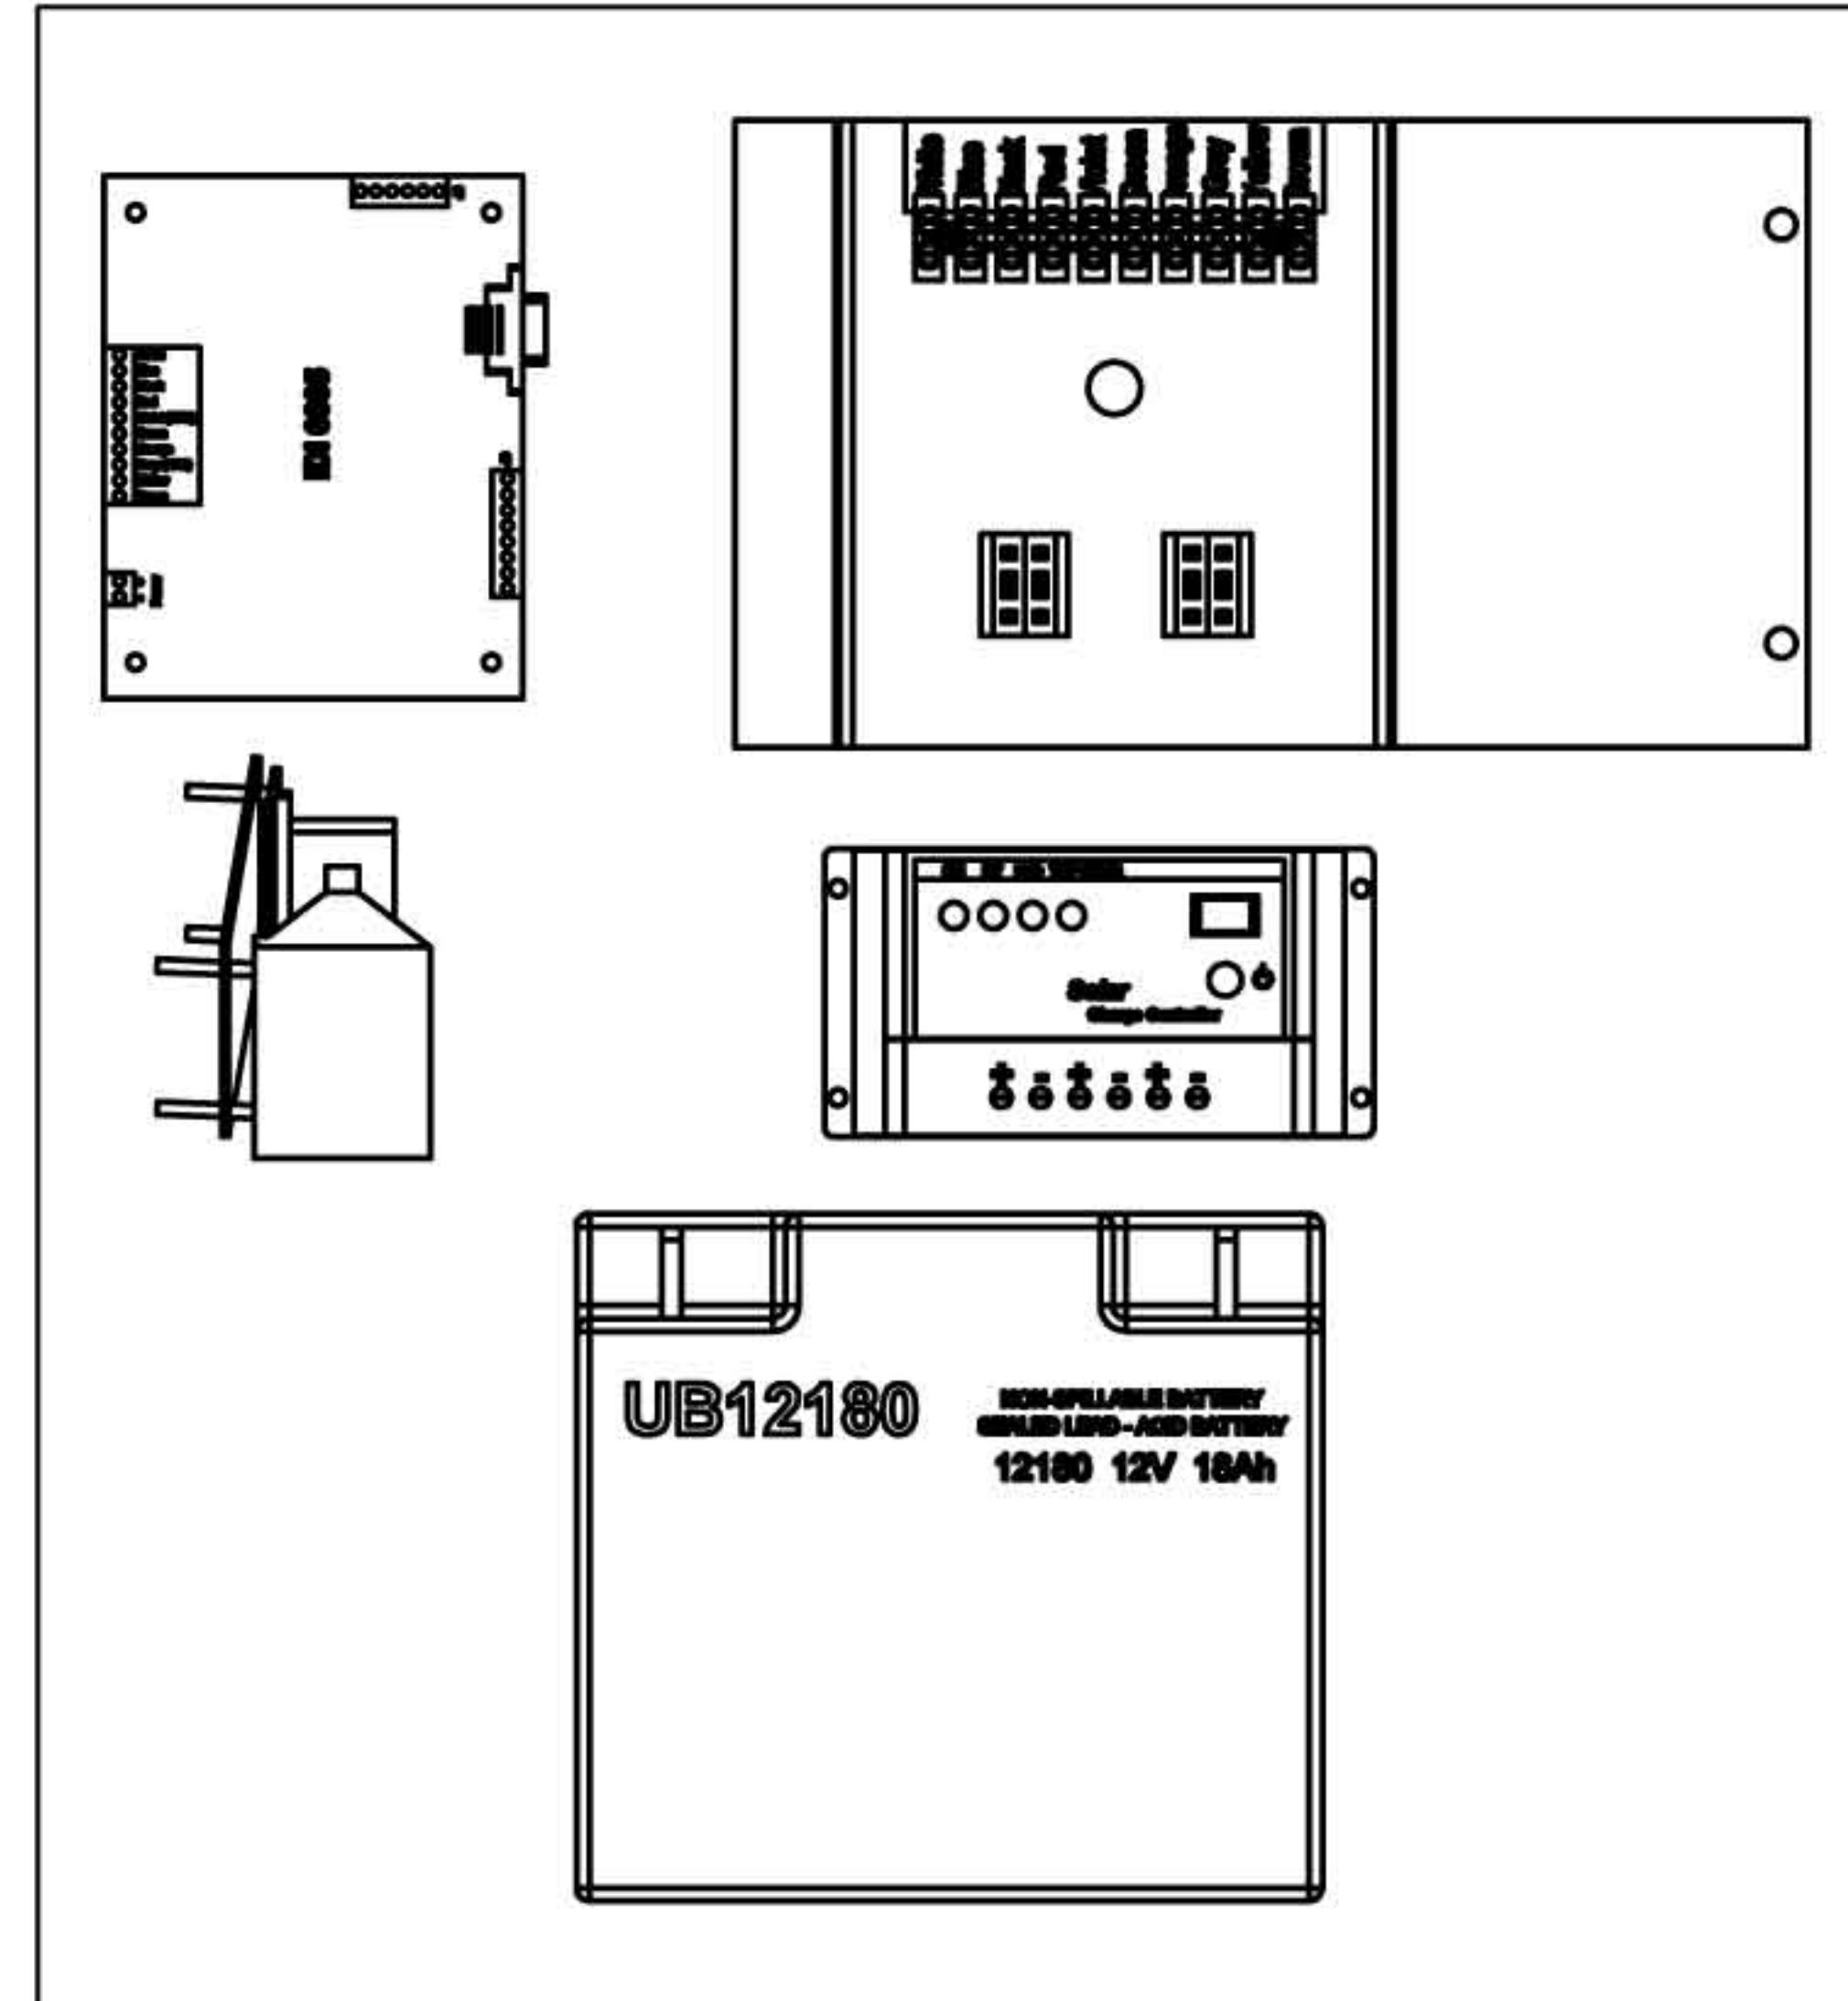

Solar Panel & Mounting Bracket
NOT INCLUDED

Surface Of Solar Panel Must Face South

360° Solar Mounting Stub
NOT INCLUDED

Display Cabinet

(1) (2)

(3)

Sign NOT INCLUDED

Mounting Plate

Cutaway

Battery NOT INCLUDED

(1)

6" Wood Post
NOT INCLUDED

Check Local Codes
For All Measurements

Recommended 84"

Ground Level

Recommended Hardware (NOT INCLUDED)

ITEM	PART NO.	DESCRIPTION	QTY.
1 (6" Post)	5/16 X7 1/2 HB	5/16" X 7 1/2" Hex Head Bolt	5
2	5/16 FW	5/16" Flat Washer	10
3	5/16 LN	5/16" Nylon Lock Nut	5

Phone: 1-678-339-2326

Fax: 1-678-623-0222

Email: sales@LCPSI.com